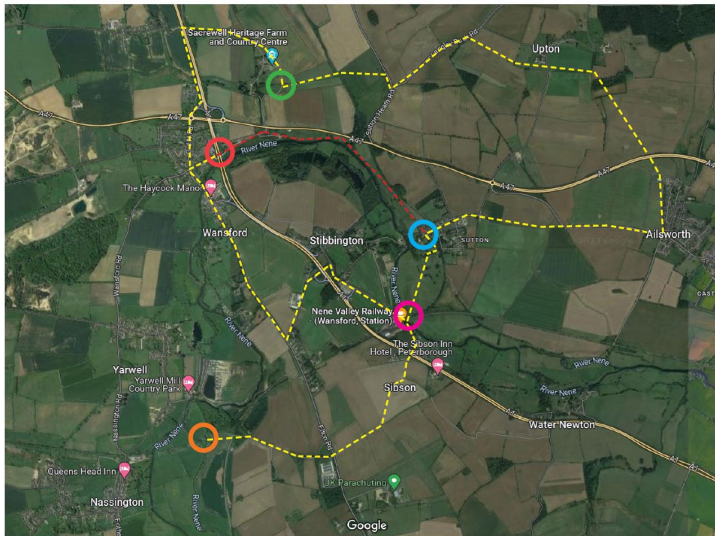

We need to do this for health and safety reasons, to protect the public from the hazards of an operational construction site and to ensure the safety and security of our site.

Whilst the footpath is temporarily closed, there will be a diversionary footpath, with diversion signs placed along the new route. Please refer to the map shown on the reverse of this letter.

For more information about the about the scheme and its benefits on our webpage:

www.nationalhighways.co.uk/A47wansford

Yours sincerely,

National Highways

A47 Wansford to Sutton dualling project
Advanced footpath closure

- Footpath closure beneath A1 River Nene Bridge
what3words: smaller.vision.bounding
- Footpath closure at junction of the picnic area and A47
what3words: imposes.intelligible.unionists
- Footpath closure at the layby on the A47
what3words: warm.restore.equivoical
- Footpath closure at the White Water Brook footbridge
what3words: both.talkative.rewrites

A47 Wansford to Sutton dualling project
Advanced footpath closure and diversion notification

- Footpath closure beneath A1 River Nene Bridge
what3words: smaller.vision.bounding
- Nene Way footpath closure at Sacrewell Farm
what3words: refer.things.certified
- Footpath closure at Sutton Village near St Michael & All Angels church
what3words: envoy.collapsed.learning
- Footpath closure in Sutton Village at Nene Valley Railway
what3words: cabin.anguished.honestly
- Nene Way footpath closure at River Nene bridge
what3words: pheasants.distorts.strays
- Closure
- Diversion routes